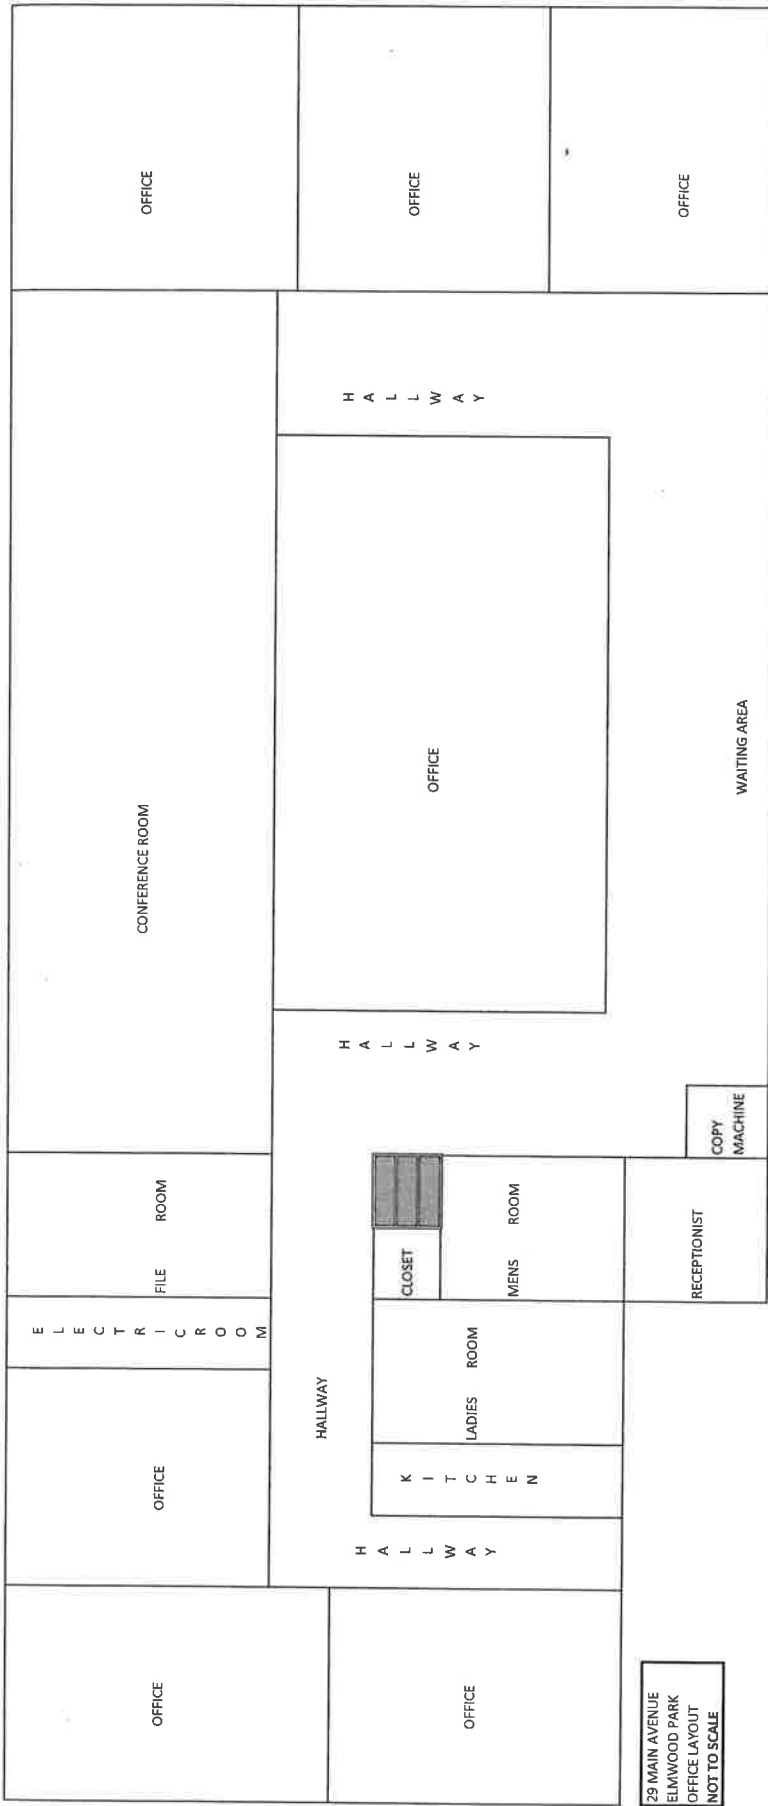

# Improvements Description

## SURVEY 2001

29 MAIN AVENUE  
 ELMWOOD PARK  
 OFFICE LAYOUT  
 NOT TO SCALE